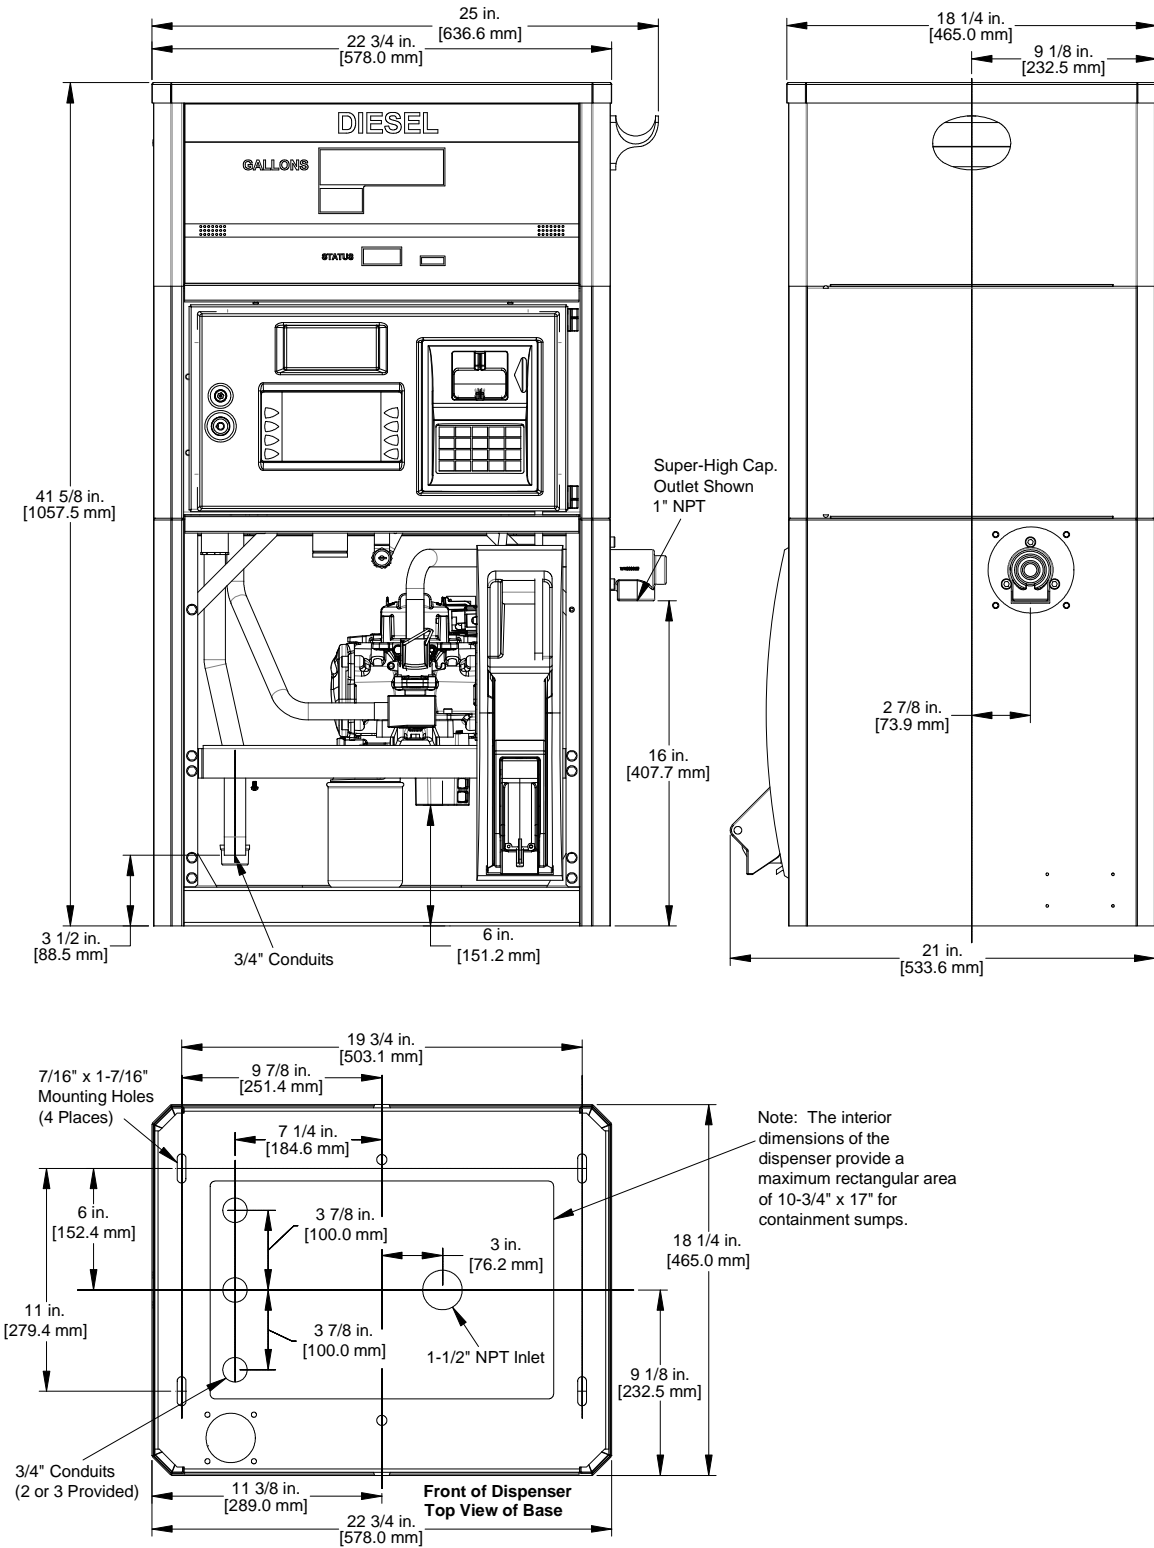

Models: 3/G7107D/R
E3/G7107D/R

Single-Sided Display – Lane
Single-Sided Display, E85 – Lane

Models: 3/G7127D/R Single-Sided Display, Super-High Cap. – Lane

Models: D3/G7107D/R Single-Sided Display, DEF – Lane
D3/G7107D/ Dual-Sided Display, DEF – Island

Models: 3/G7107D/R Single-Sided Display, iX Fleet – Lane
E3/G7107D/R Single-Sided Display, E85, iX Fleet – Lane

Models: 3/G7127D/R Single-Sided Display, Super-High Cap, iX Fleet – Lane

Models: D3/G7107D/R Single-Sided Display, DEF, iX Fleet – Lane
D3/G7107D/ Dual-Sided Display, DEF, iX Fleet – Island

Models: Shelf Bracket

Front View

Right Side View