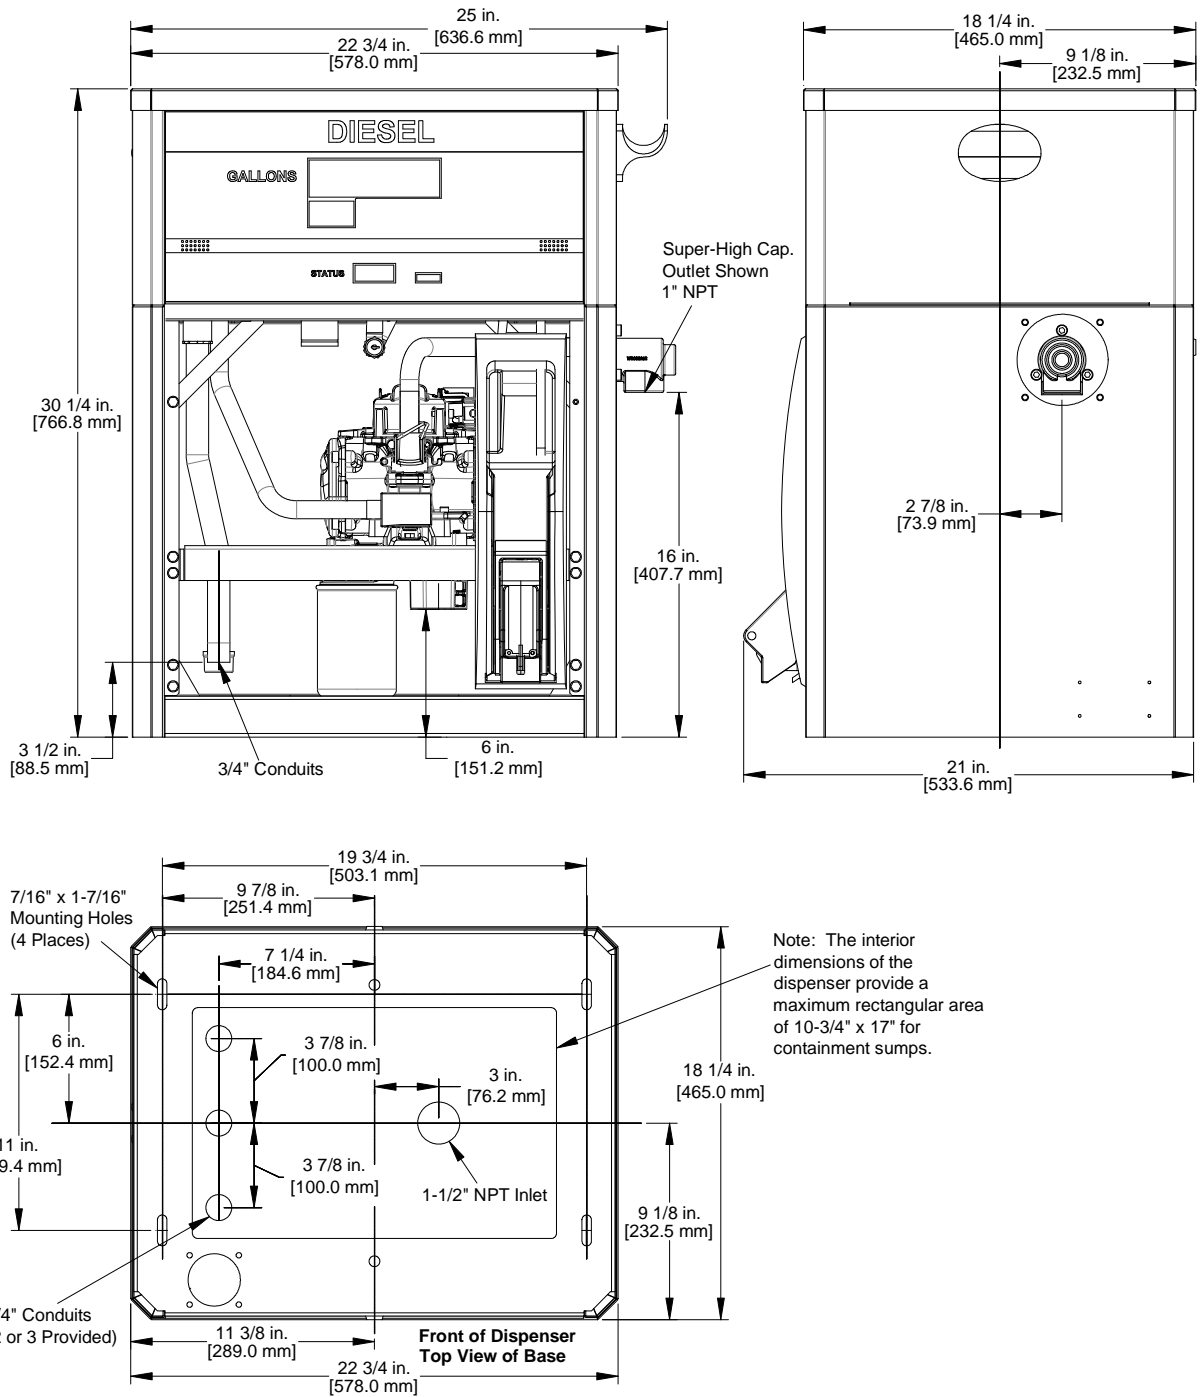

Models: 3/G7107D/R
E3/G7107D/R

Single-Sided Display – Lane
Single-Sided Display, E85 – Lane

Models: 3/G7127D/R Single-Sided Display, Super-High Cap. – Lane

Models: D3/G7107D/R Single-Sided Display, DEF – Lane
D3/G7107D/ Dual-Sided Display, DEF – Island

Models: 3/G7107D/R Single-Sided Display, iX Fleet – Lane
E3/G7107D/R Single-Sided Display, E85, iX Fleet – Lane

Models: 3/G7127D/R Single-Sided Display, Super-High Cap, iX Fleet – Lane

Models: D3/G7107D/R Single-Sided Display, DEF, iX Fleet – Lane
D3/G7107D/ Dual-Sided Display, DEF, iX Fleet – Island

Models: Shelf Bracket

Front View

Right Side View