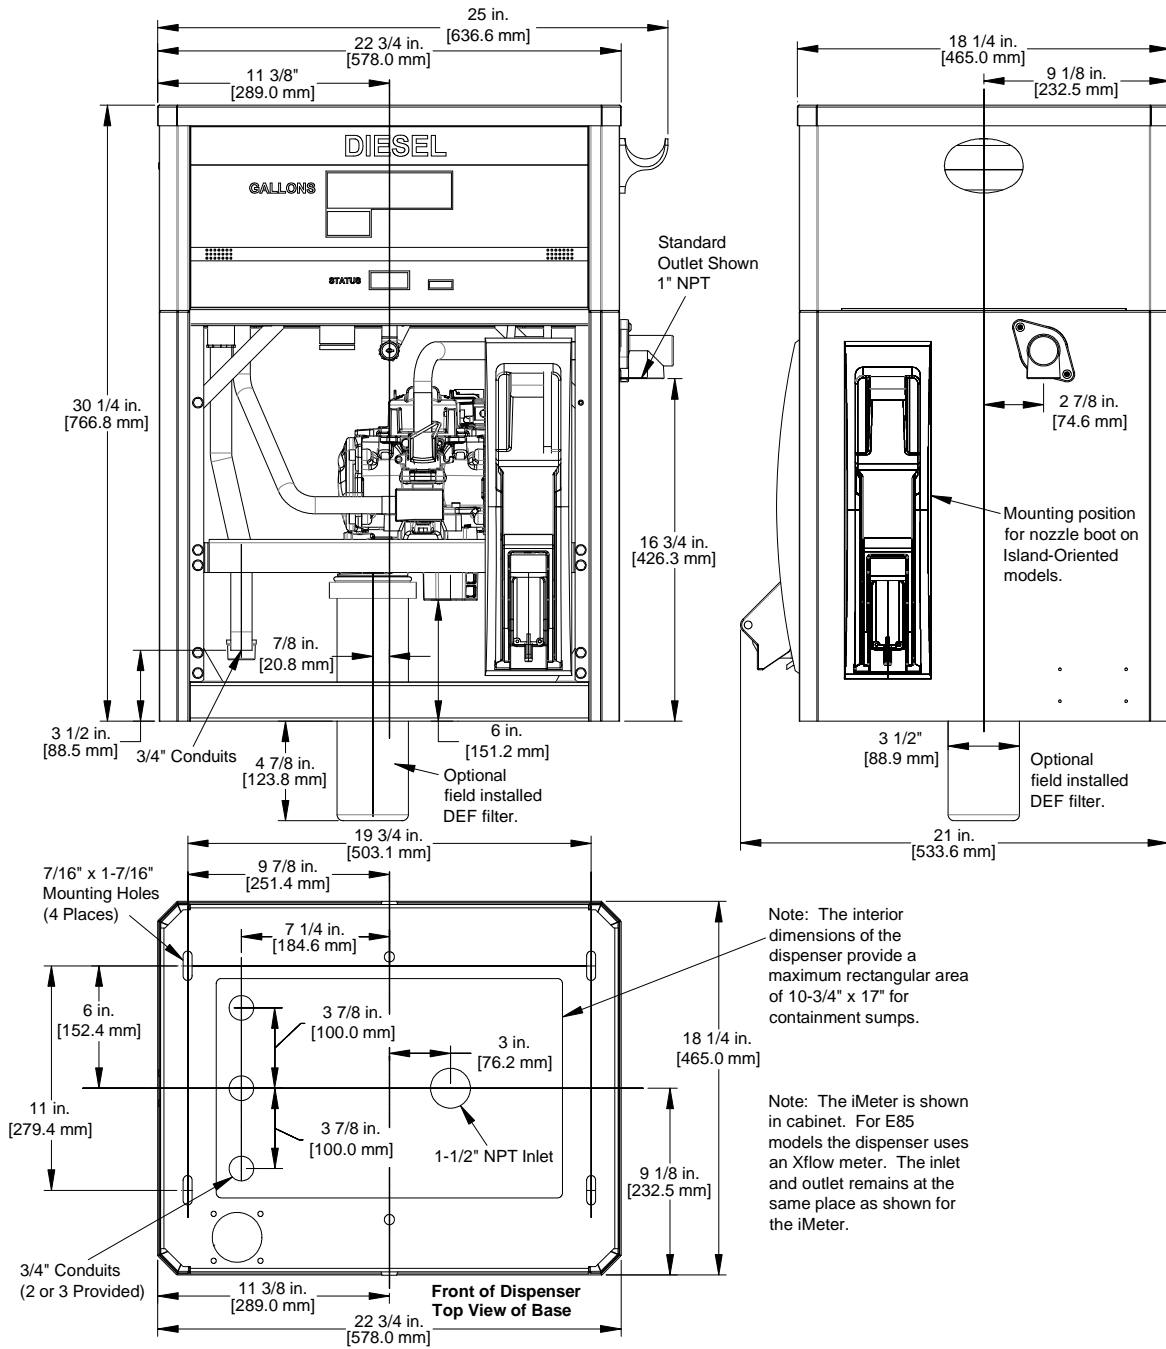

Models: 3/G7107D/R
E3/G7107D/R

Single-Sided Display – Lane
Single-Sided Display, E85 – Lane

Models: 3/G7127D/R Single-Sided Display, Super-High Cap. – Lane

Models: D3/G7107D/R Single-Sided Display, DEF – Lane
D3/G7107D/ Dual-Sided Display, DEF – Island

Models: 3/G7107D/R Single-Sided Display, iX Fleet – Lane
E3/G7107D/R Single-Sided Display, E85, iX Fleet – Lane

Models: 3/G7127D/R Single-Sided Display, Super-High Cap, iX Fleet – Lane

Models: D3/G7107D/R Single-Sided Display, DEF, iX Fleet – Lane
D3/G7107D/ Dual-Sided Display, DEF, iX Fleet – Island

Models: Shelf Bracket

Front View

Right Side View