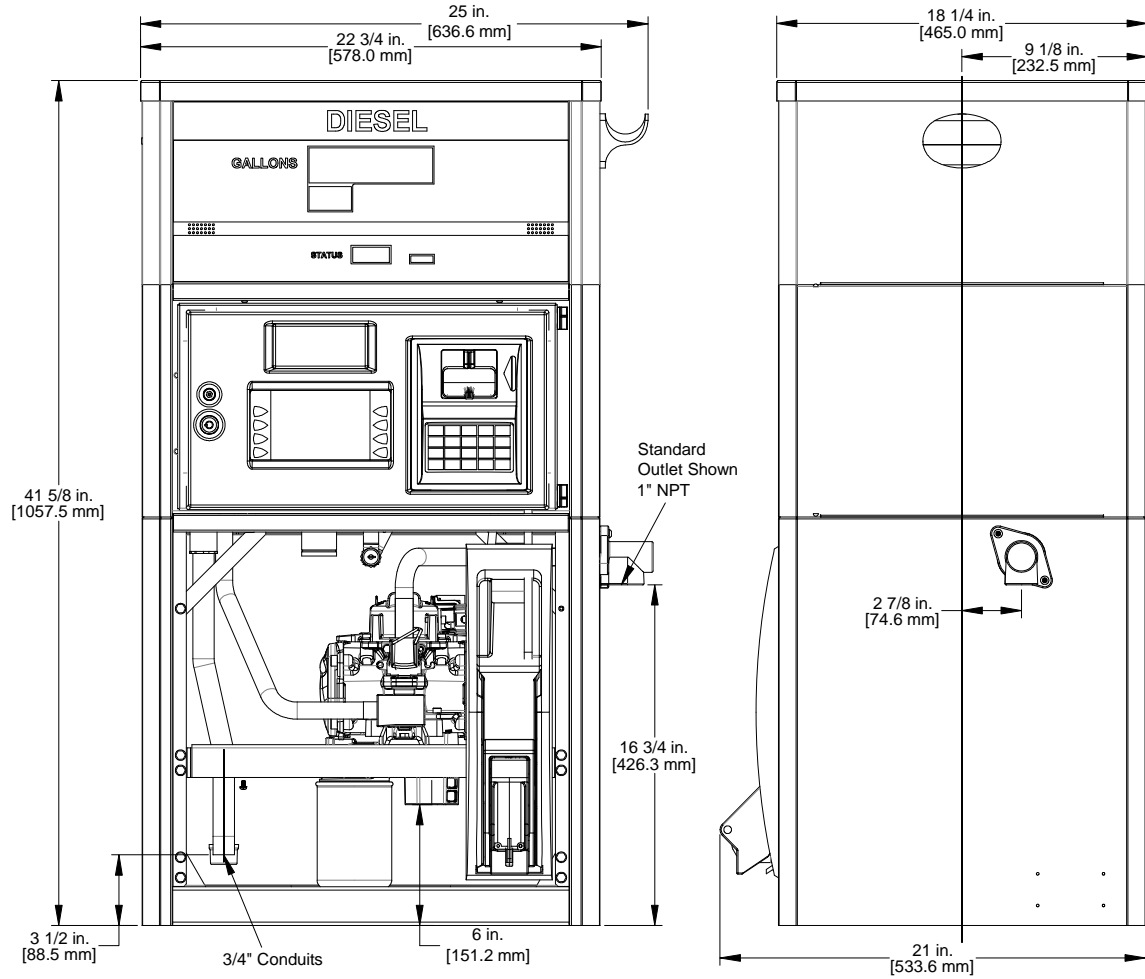

Models: 3/G7107D/R
E3/G7107D/R

Single-Sided Display – Lane
Single-Sided Display, E85 – Lane

Models: 3/G7127D/R Single-Sided Display, Super-High Cap. – Lane

Models: D3/G7107D/R Single-Sided Display, DEF – Lane
D3/G7107D/ Dual-Sided Display, DEF – Island

Models: 3/G7107D/R Single-Sided Display, iX Fleet – Lane
E3/G7107D/R Single-Sided Display, E85, iX Fleet – Lane

Models: 3/G7127D/R Single-Sided Display, Super-High Cap, iX Fleet – Lane

Models: D3/G7107D/R Single-Sided Display, DEF, iX Fleet – Lane
D3/G7107D/ Dual-Sided Display, DEF, iX Fleet – Island

Models: Shelf Bracket

Front View

Right Side View