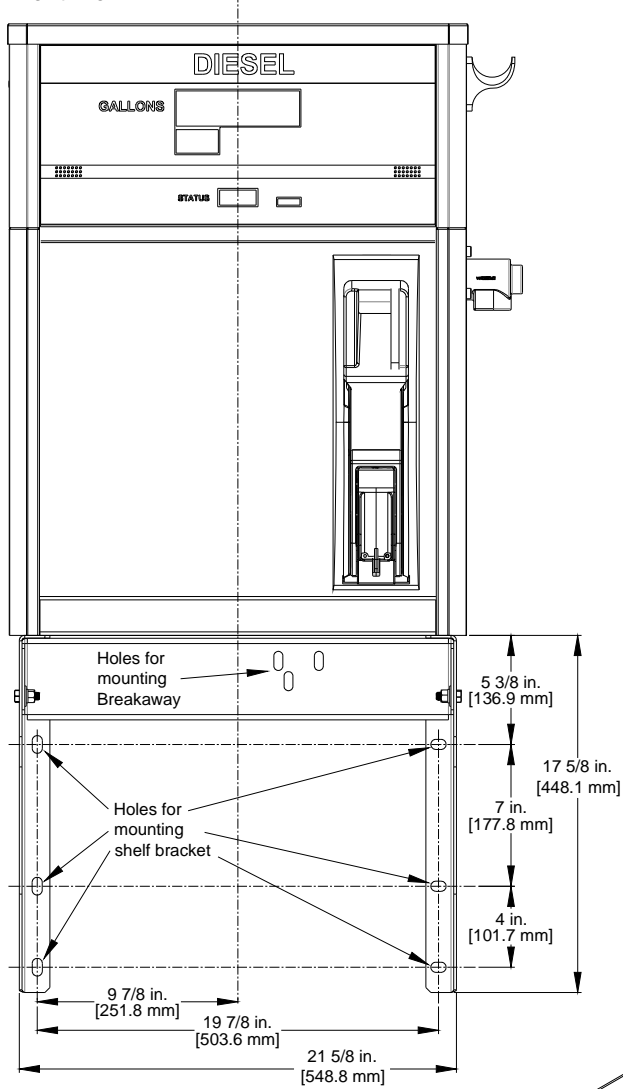

Models: 3/G7107D/R
E3/G7107D/R

Single-Sided Display – Lane
Single-Sided Display, E85 – Lane

Models: 3/G7127D/R Single-Sided Display, Super-High Cap. – Lane

Models: D3/G7107D/R Single-Sided Display, DEF – Lane
D3/G7107D/ Dual-Sided Display, DEF – Island

Models: 3/G7107D/R Single-Sided Display, iX Fleet – Lane
E3/G7107D/R Single-Sided Display, E85, iX Fleet – Lane

Models: 3/G7127D/R Single-Sided Display, Super-High Cap, iX Fleet – Lane

Models: D3/G7107D/R Single-Sided Display, DEF, iX Fleet – Lane
D3/G7107D/ Dual-Sided Display, DEF, iX Fleet – Island

Models: Shelf Bracket

Front View

Right Side View