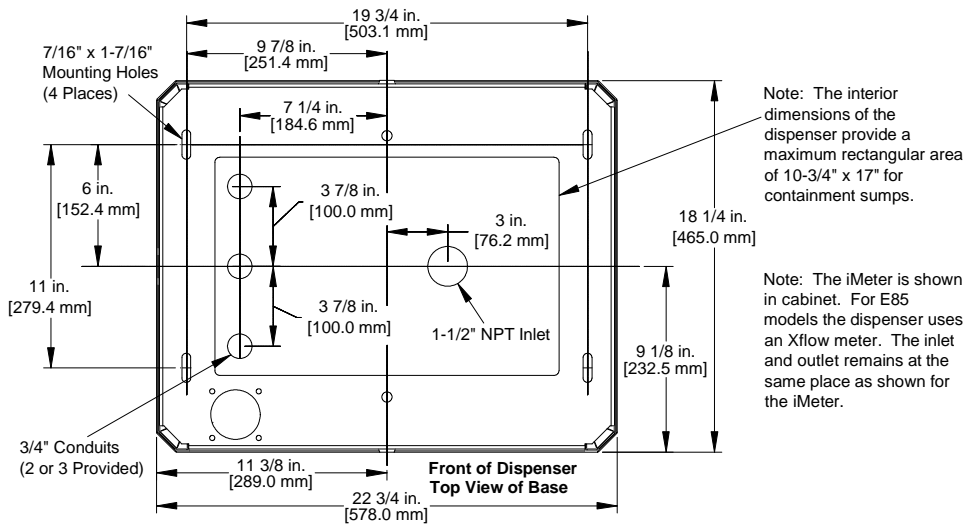

Models: 3/G7107D/R
E3/G7107D/R

Single-Sided Display – Lane
Single-Sided Display, E85 – Lane

Models: 3/G7127D/R Single-Sided Display, Super-High Cap. – Lane

Models: D3/G7107D/R Single-Sided Display, DEF – Lane
D3/G7107D/ Dual-Sided Display, DEF – Island

Models: 3/G7107D/R Single-Sided Display, iX Fleet – Lane
E3/G7107D/R Single-Sided Display, E85, iX Fleet – Lane

Models: 3/G7127D/R Single-Sided Display, Super-High Cap, iX Fleet – Lane

Models: D3/G7107D/R Single-Sided Display, DEF, iX Fleet – Lane
D3/G7107D/ Dual-Sided Display, DEF, iX Fleet – Island

Models: Shelf Bracket

Front View

Right Side View