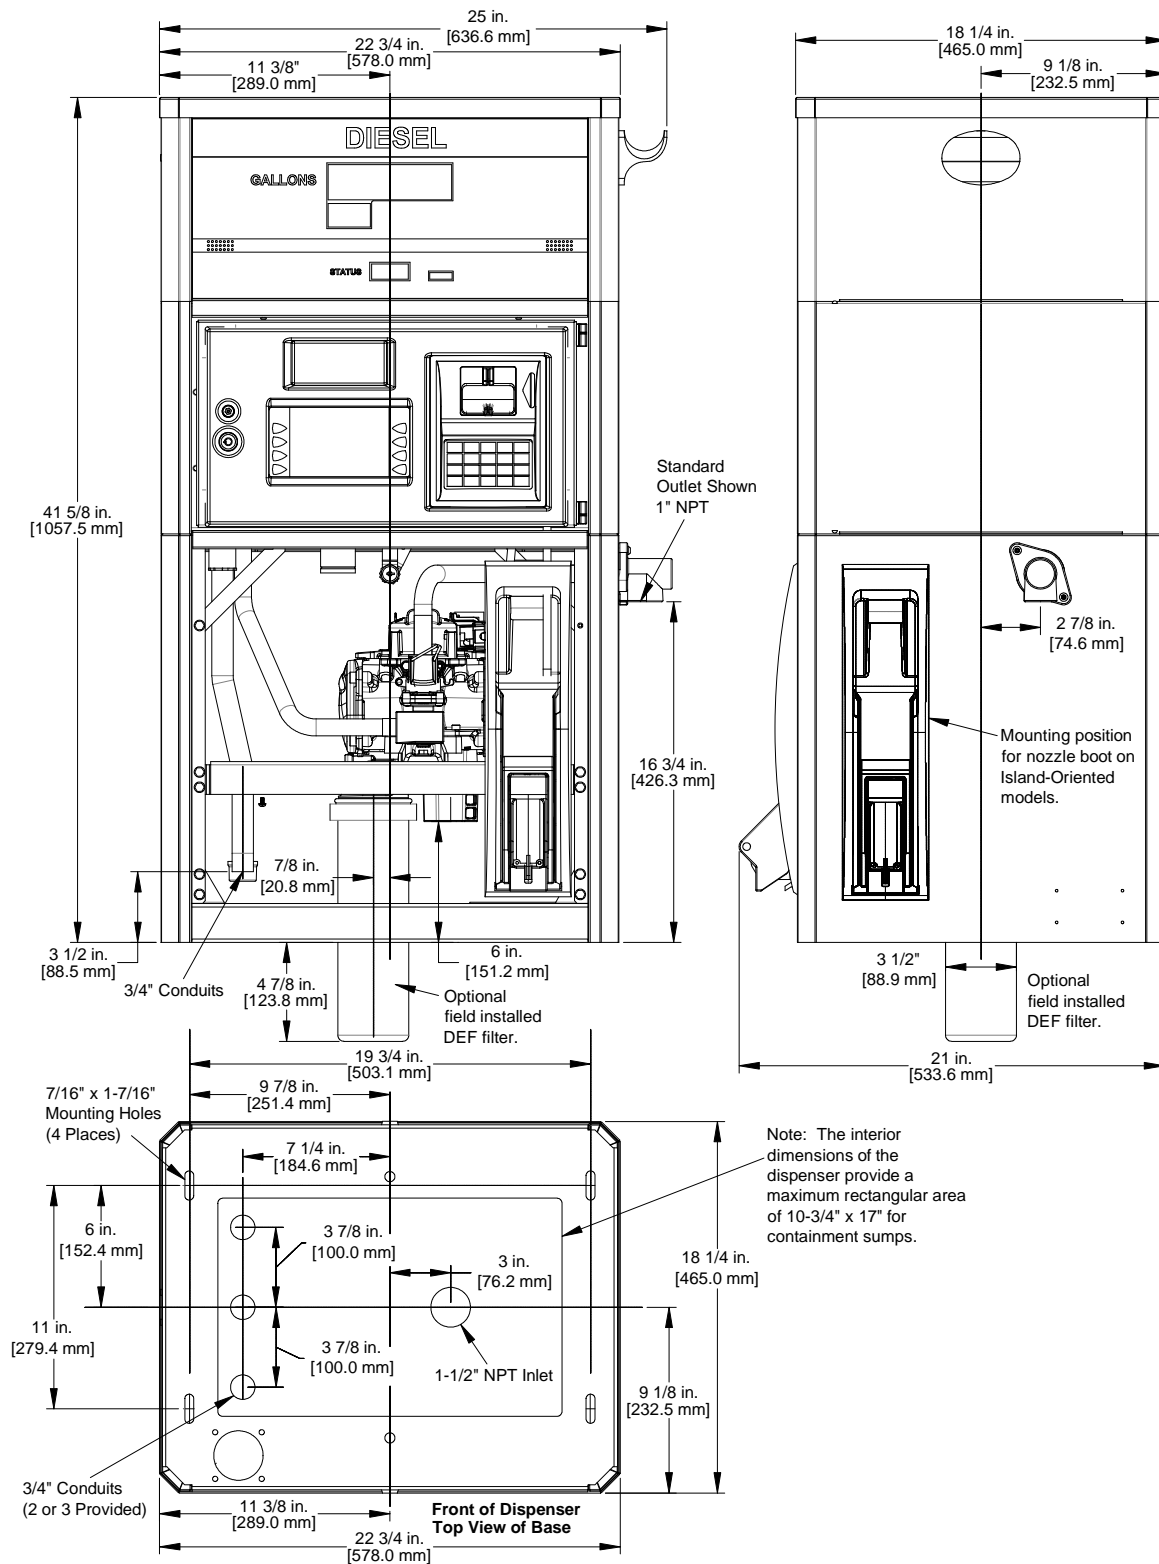

Models: 3/G7107D/R
E3/G7107D/R

Single-Sided Display – Lane
Single-Sided Display, E85 – Lane

Models: 3/G7127D/R Single-Sided Display, Super-High Cap. – Lane

Models: D3/G7107D/R Single-Sided Display, DEF – Lane
D3/G7107D/ Dual-Sided Display, DEF – Island

Models: 3/G7107D/R Single-Sided Display, iX Fleet – Lane
E3/G7107D/R Single-Sided Display, E85, iX Fleet – Lane

Models: 3/G7127D/R Single-Sided Display, Super-High Cap, iX Fleet – Lane

Models: D3/G7107D/R Single-Sided Display, DEF, iX Fleet – Lane
D3/G7107D/ Dual-Sided Display, DEF, iX Fleet – Island

Models: Shelf Bracket

Front View

Right Side View