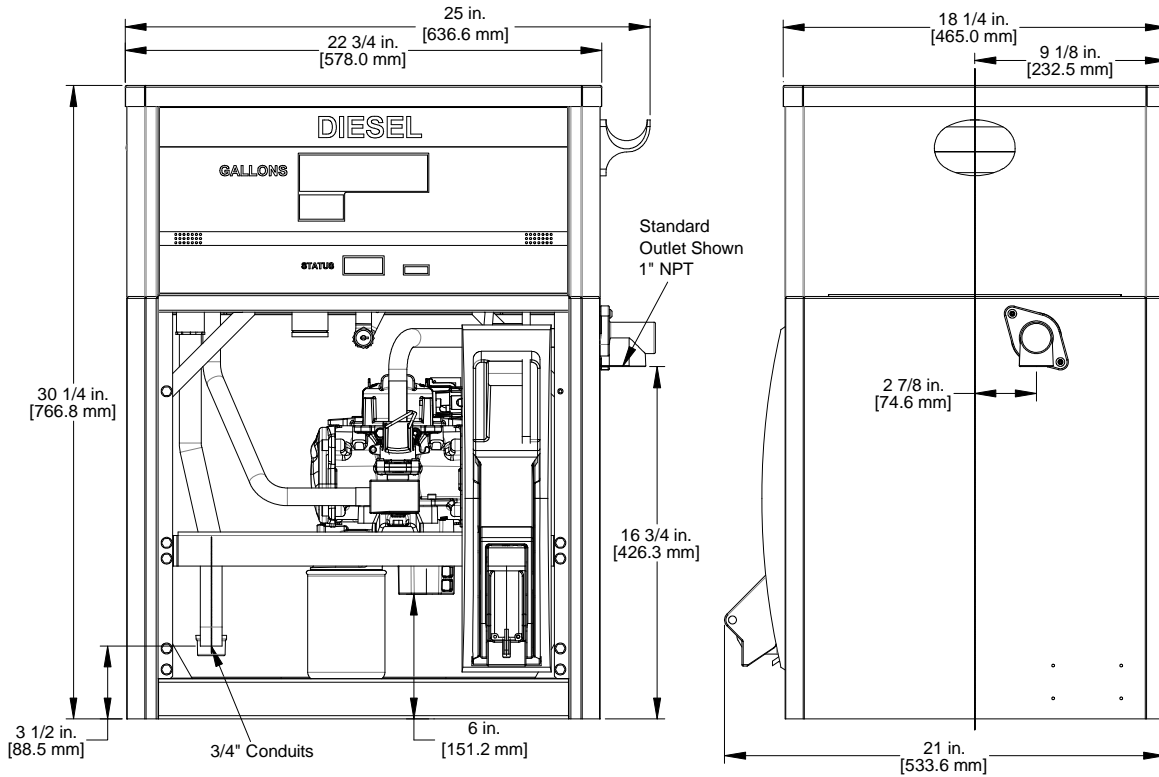

Models: 3/G7107D/R
E3/G7107D/R

Single-Sided Display – Lane
Single-Sided Display, E85 – Lane

Models: 3/G7127D/R Single-Sided Display, Super-High Cap. – Lane

Models: D3/G7107D/R Single-Sided Display, DEF – Lane
D3/G7107D/ Dual-Sided Display, DEF – Island

Models: 3/G7107D/R Single-Sided Display, iX Fleet – Lane
E3/G7107D/R Single-Sided Display, E85, iX Fleet – Lane

Models: 3/G7127D/R Single-Sided Display, Super-High Cap, iX Fleet – Lane

Models: D3/G7107D/R Single-Sided Display, DEF, iX Fleet – Lane
D3/G7107D/ Dual-Sided Display, DEF, iX Fleet – Island

Models: Shelf Bracket

Front View

Right Side View