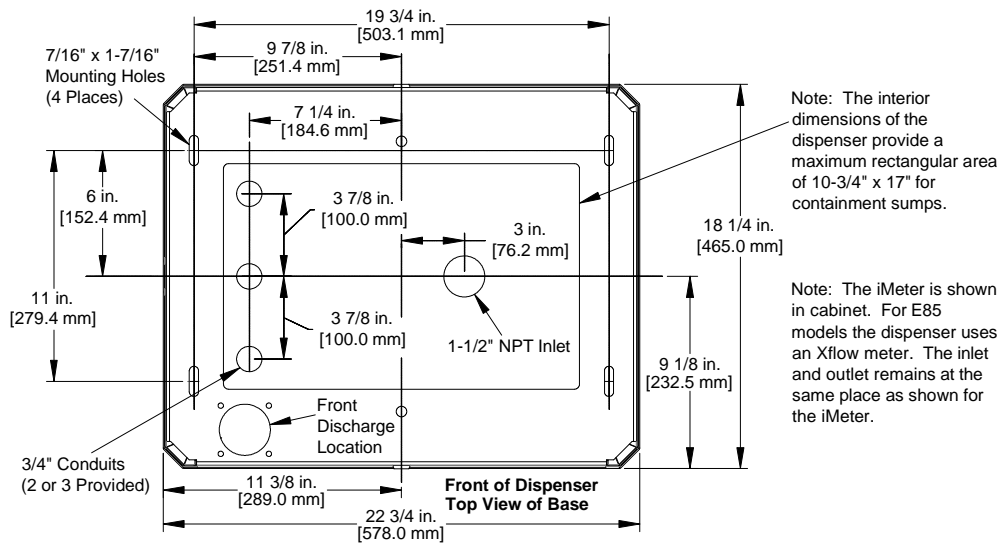

Models: 3/G7107D/R
E3/G7107D/R

Single-Sided Display – Lane
Single-Sided Display, E85 – Lane

Models: 3/G7127D/R Single-Sided Display, Super-High Cap. – Lane

Models: D3/G7107D/R Single-Sided Display, DEF – Lane
D3/G7107D/ Dual-Sided Display, DEF – Island

Models: 3/G7107D/R Single-Sided Display, iX Fleet – Lane
E3/G7107D/R Single-Sided Display, E85, iX Fleet – Lane

Models: 3/G7127D/R Single-Sided Display, Super-High Cap, iX Fleet – Lane

Models: D3/G7107D/R Single-Sided Display, DEF, iX Fleet – Lane
D3/G7107D/ Dual-Sided Display, DEF, iX Fleet – Island

Models: Shelf Bracket

Front View

Right Side View